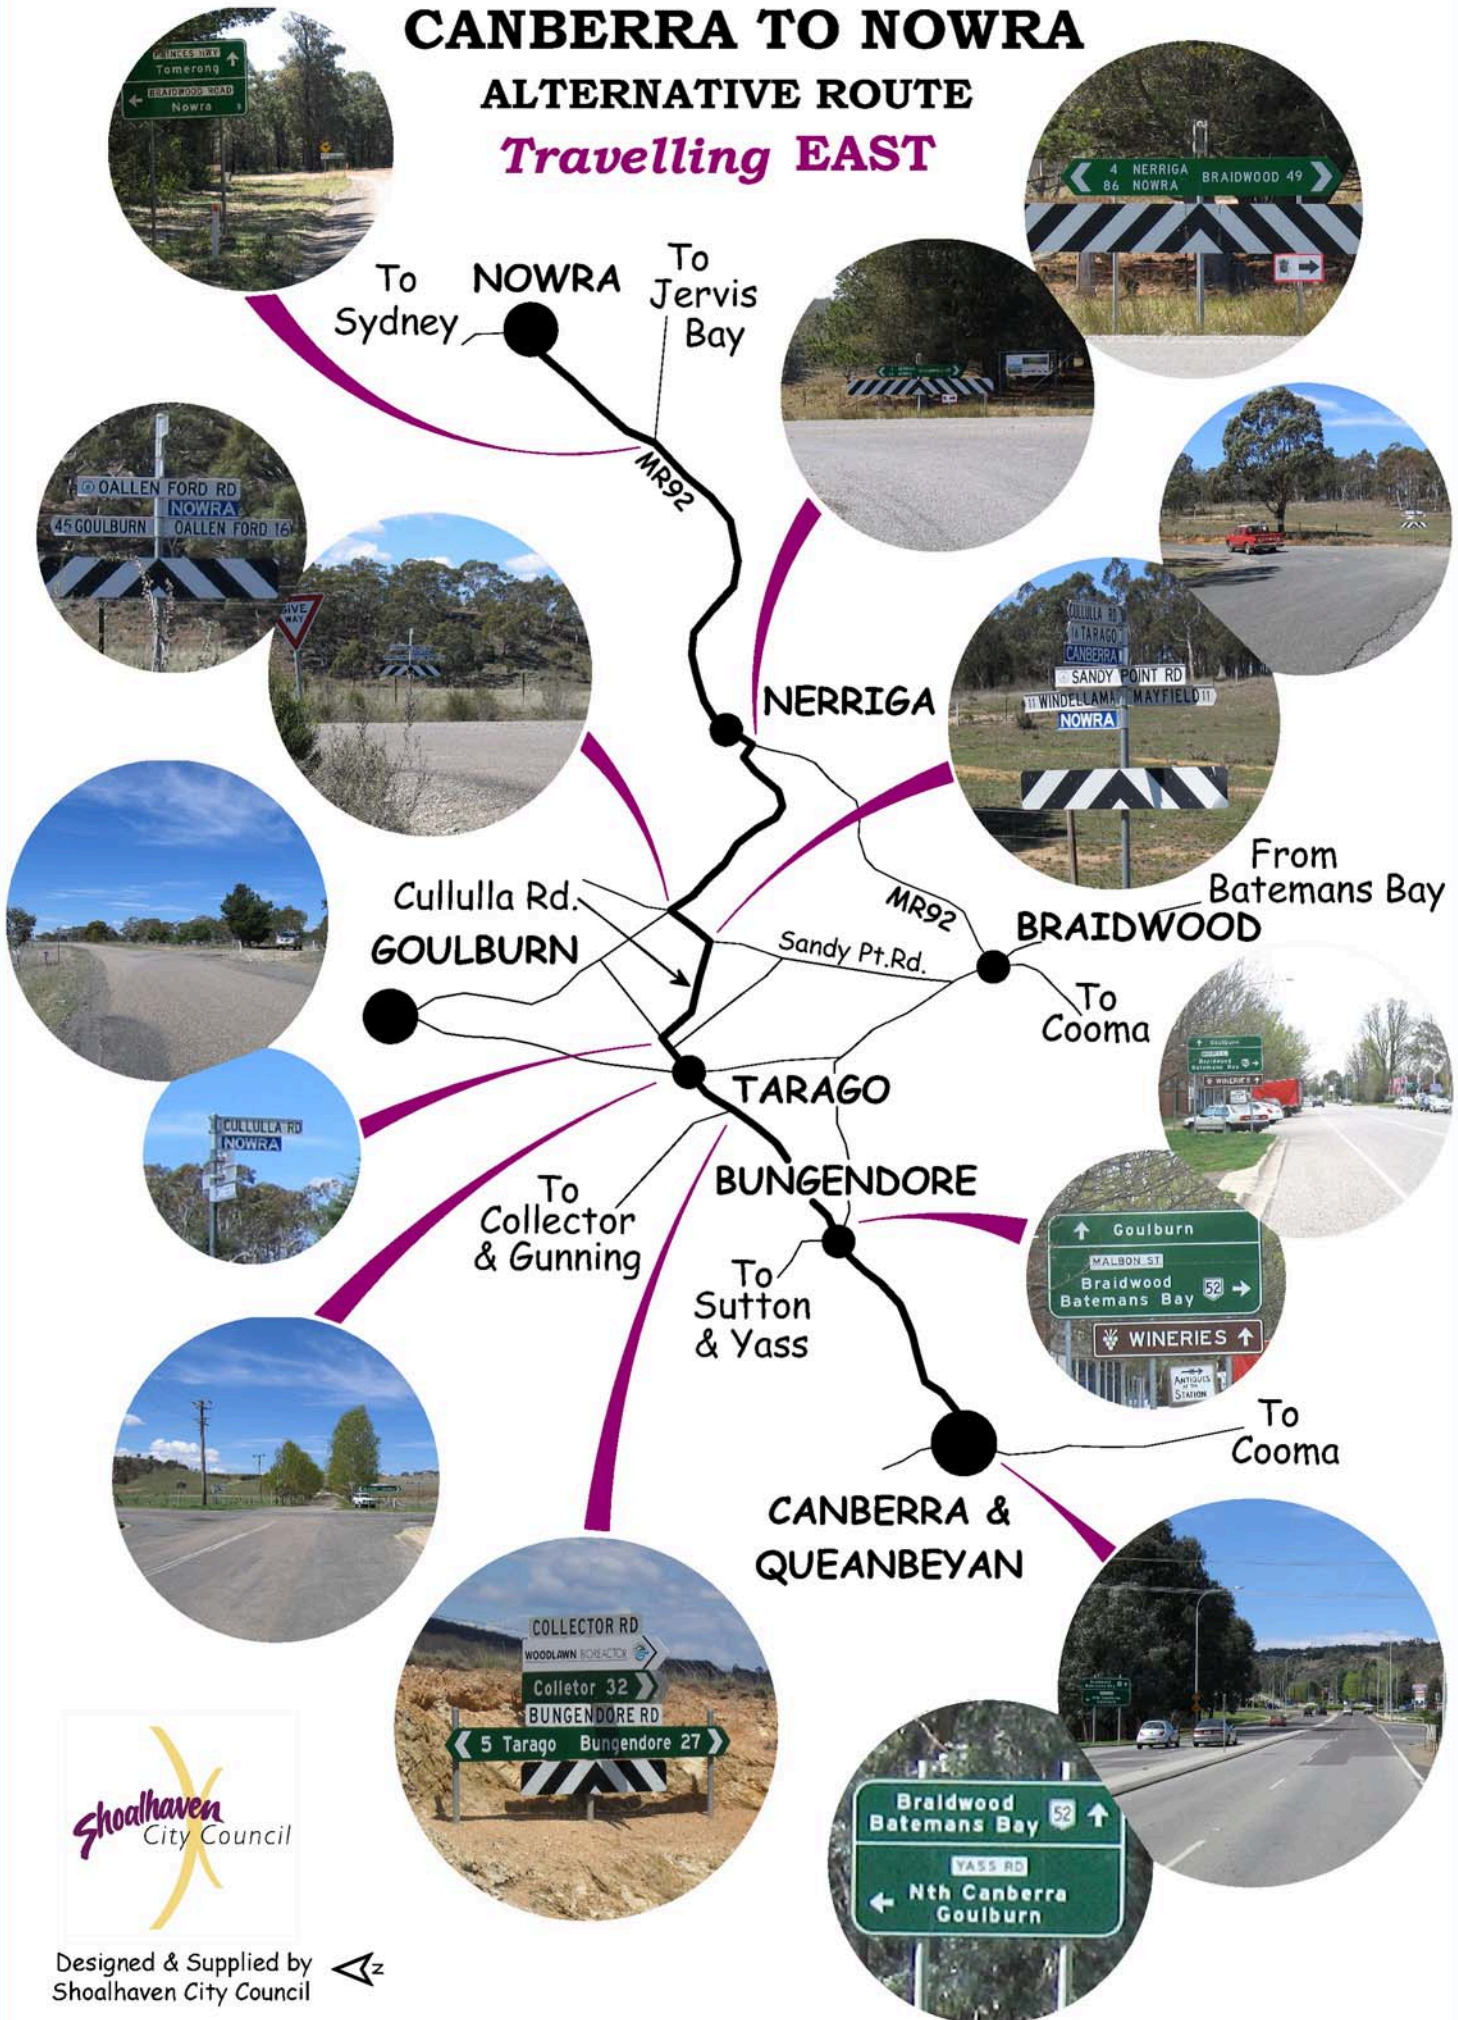

CANBERRA TO NOWRA

ALTERNATIVE ROUTE

Travelling EAST

Designed & Supplied by Shoalhaven City Council